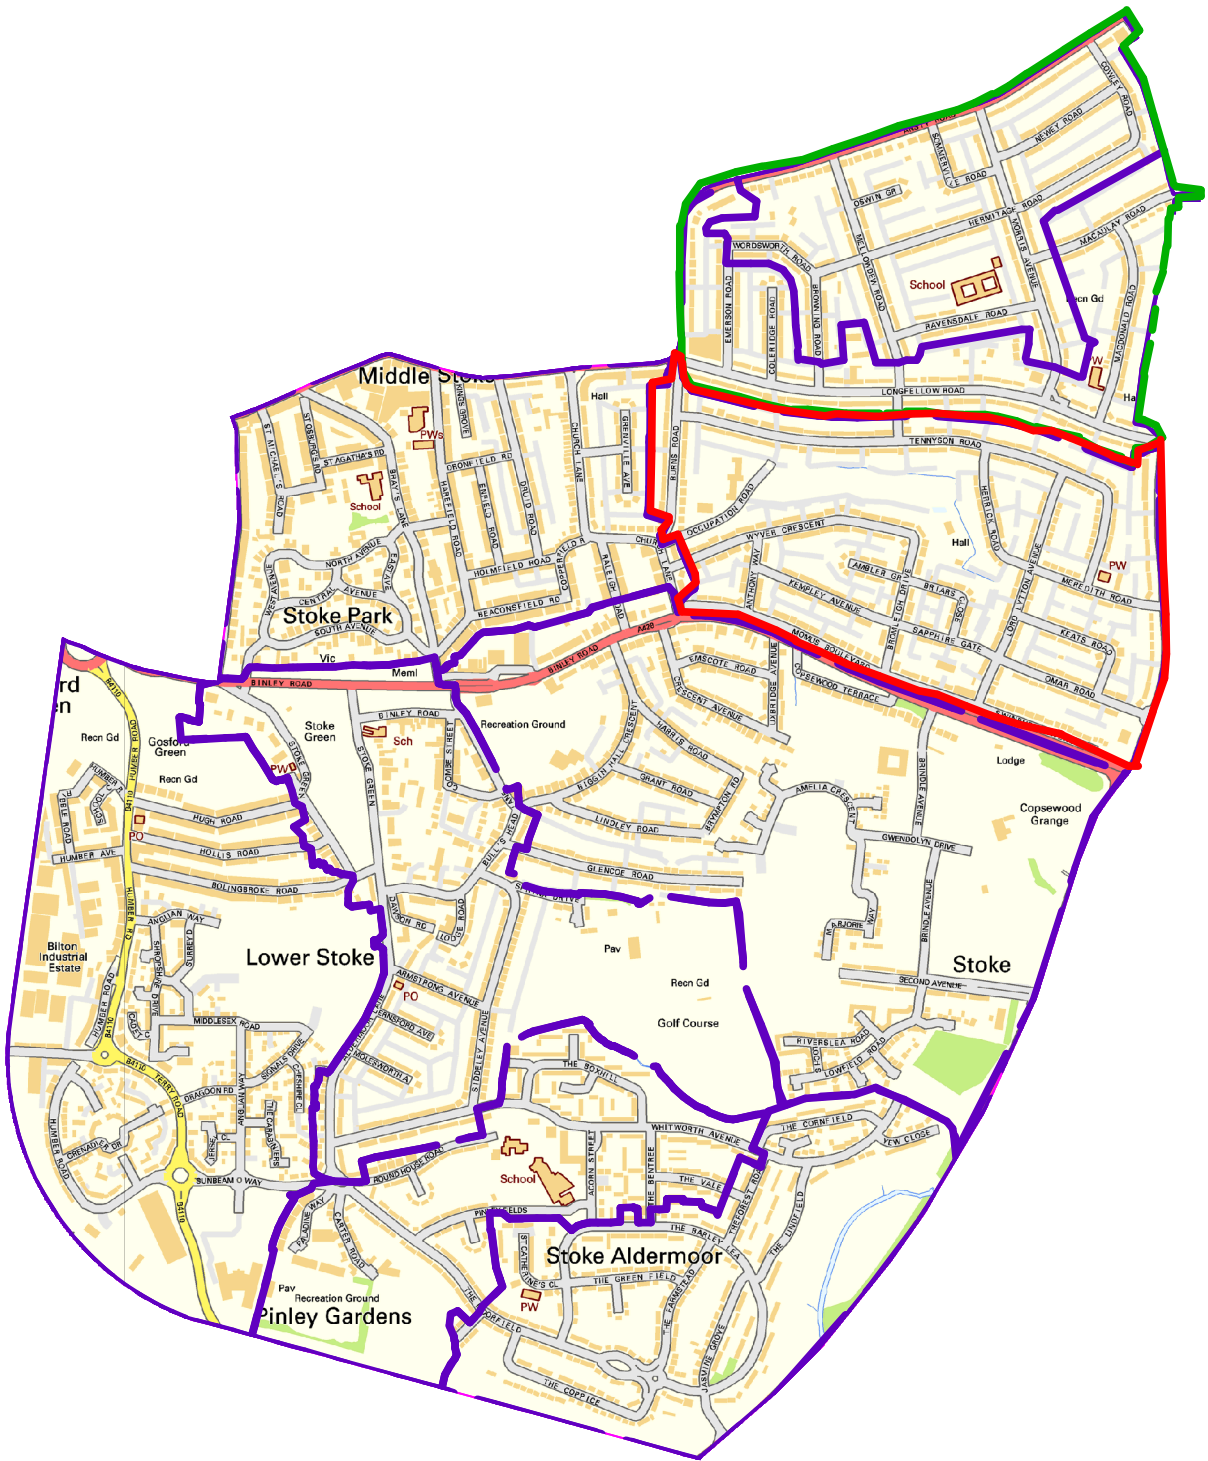

Lower Stoke Ward - Proposed Polling District Boundary Changes - 2017

-  = Existing Polling District Boundaries
-  = New Jh Polling District, incorporating part of previous Ji Polling District
-  = New Jf Polling District, incorporating part of previous Ji Polling District